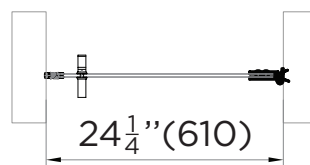

SPECIFICATIONS / TECHNICAL DATA

SHOWER DOOR

HINGED FRAMELESS

24"

HANDLE DIMENSIONS

ATTENTION! Dimensions may vary by up to 3/8". It is highly recommended to pull all dimensions of actual model for installation and measuring purposes.