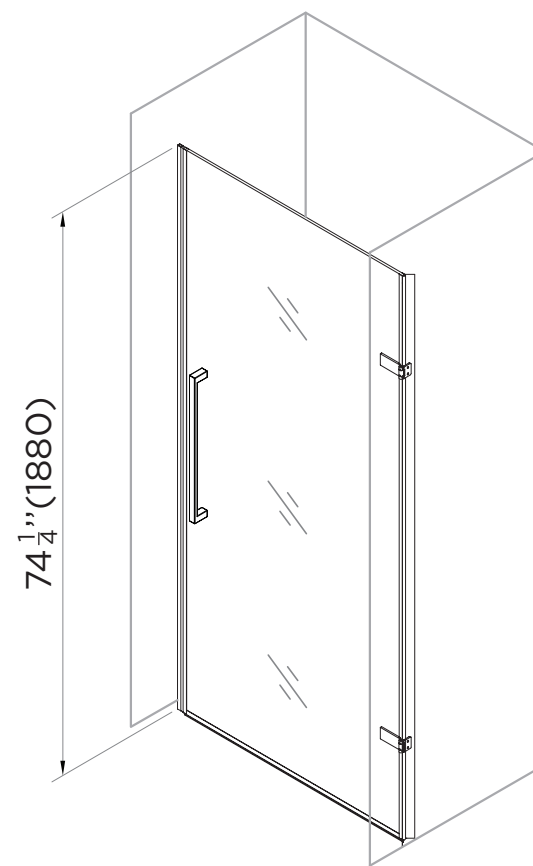

SPECIFICATIONS / TECHNICAL DATA

SHOWER DOOR

HINGED FRAMELESS

24"

HANDLE DIMENSIONS

ATTENTION! Dimensions may vary by up to 3/8". It is highly recommended to pull all dimensions of actual model for installation and measuring purposes.

MODEL# SDH1-24