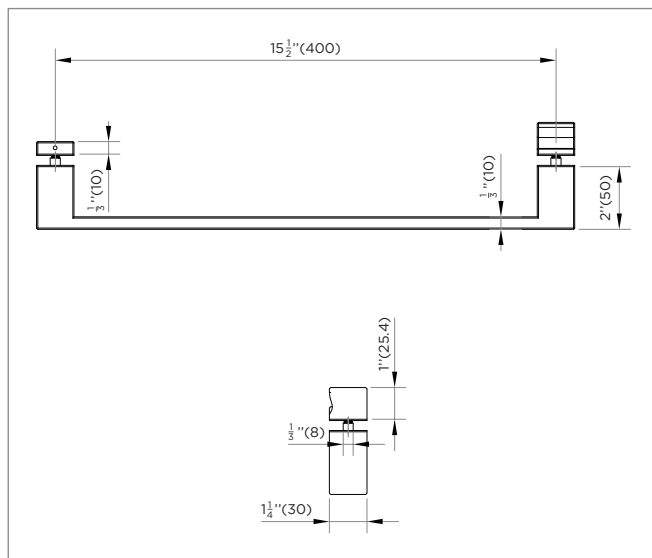

SPECIFICATIONS / TECHNICAL DATA

SHOWER DOOR

HINGED FRAMELESS

24"

HANDLE DIMENSIONS

ATTENTION! Dimensions may vary by up to 3/8". It is highly recommended to pull all dimensions of actual model for installation and measuring purposes.

MODEL# SDH1-24