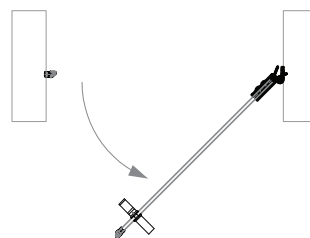

SPECIFICATIONS / TECHNICAL DATA

SHOWER DOOR

HINGED FRAMELESS

24"

HANDLE DIMENSIONS

ATTENTION! Dimensions may vary by up to 3/8". It is highly recommended to pull all dimensions of actual model for installation and measuring purposes.

MODEL# SDH1-24